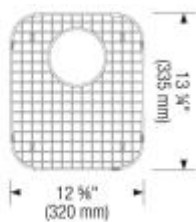

Stainless Steel Sink Grid,
Available as of September 2015
406388